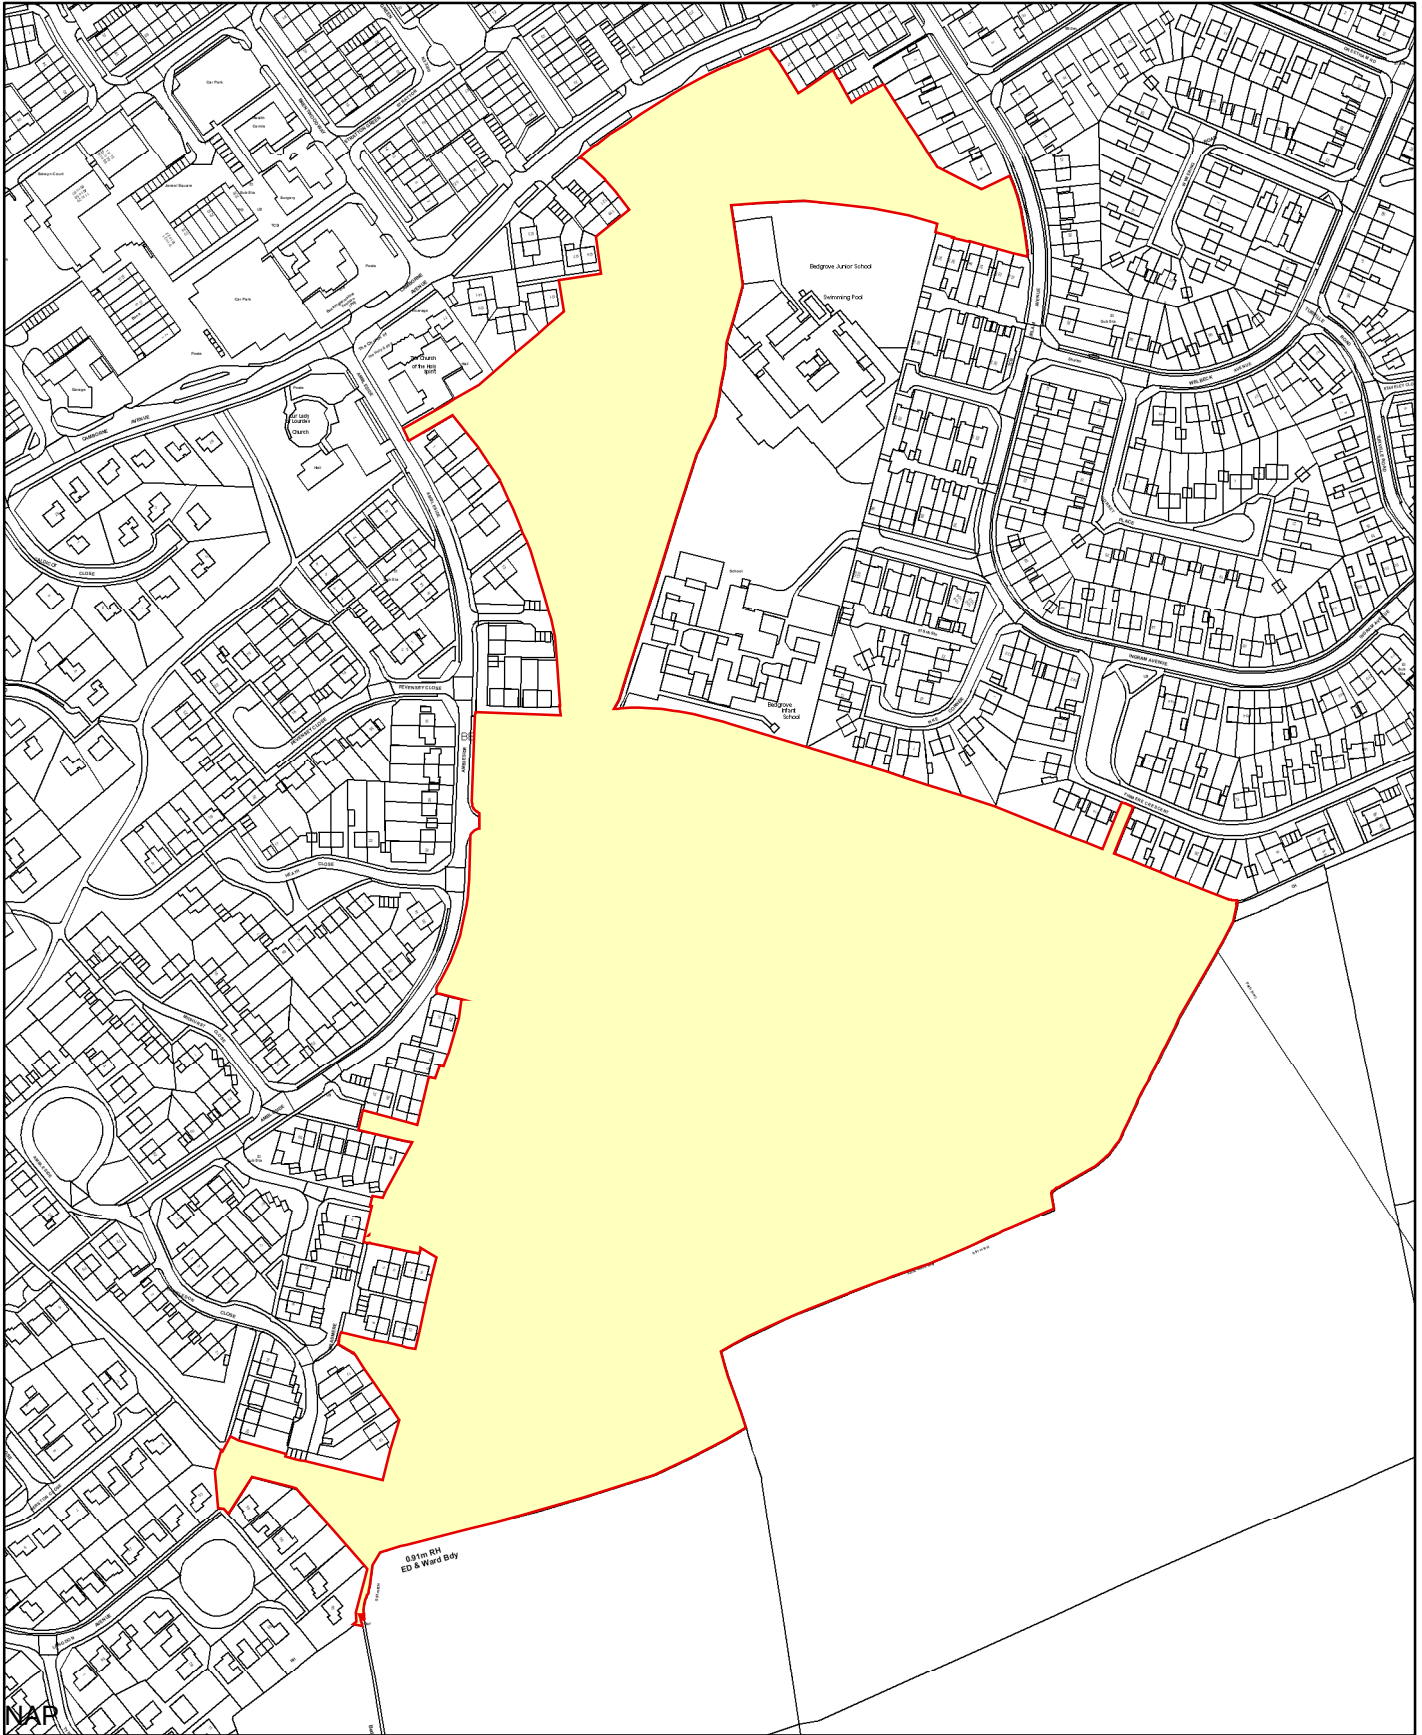

Appendix - 1 - Proposed DPP0 - 1

**Alfred Rose Park
Aylesbury**

Legend

 Alcohol Free Zones

AYLESBURY VALE
DISTRICT COUNCIL

1:2,500

Appendix - 1 - Proposed DPP0 - 3

Bedgrove Park and Spinney Aylesbury

Legend

 Alcohol Free Zones

AYLESBURY VALE
DISTRICT COUNCIL

1:4,000

Appendix - 1 - Proposed DPP0 - 11

Edinburgh and Walton Court Playing Fields Aylesbury

Legend

 Alcohol Free Zones