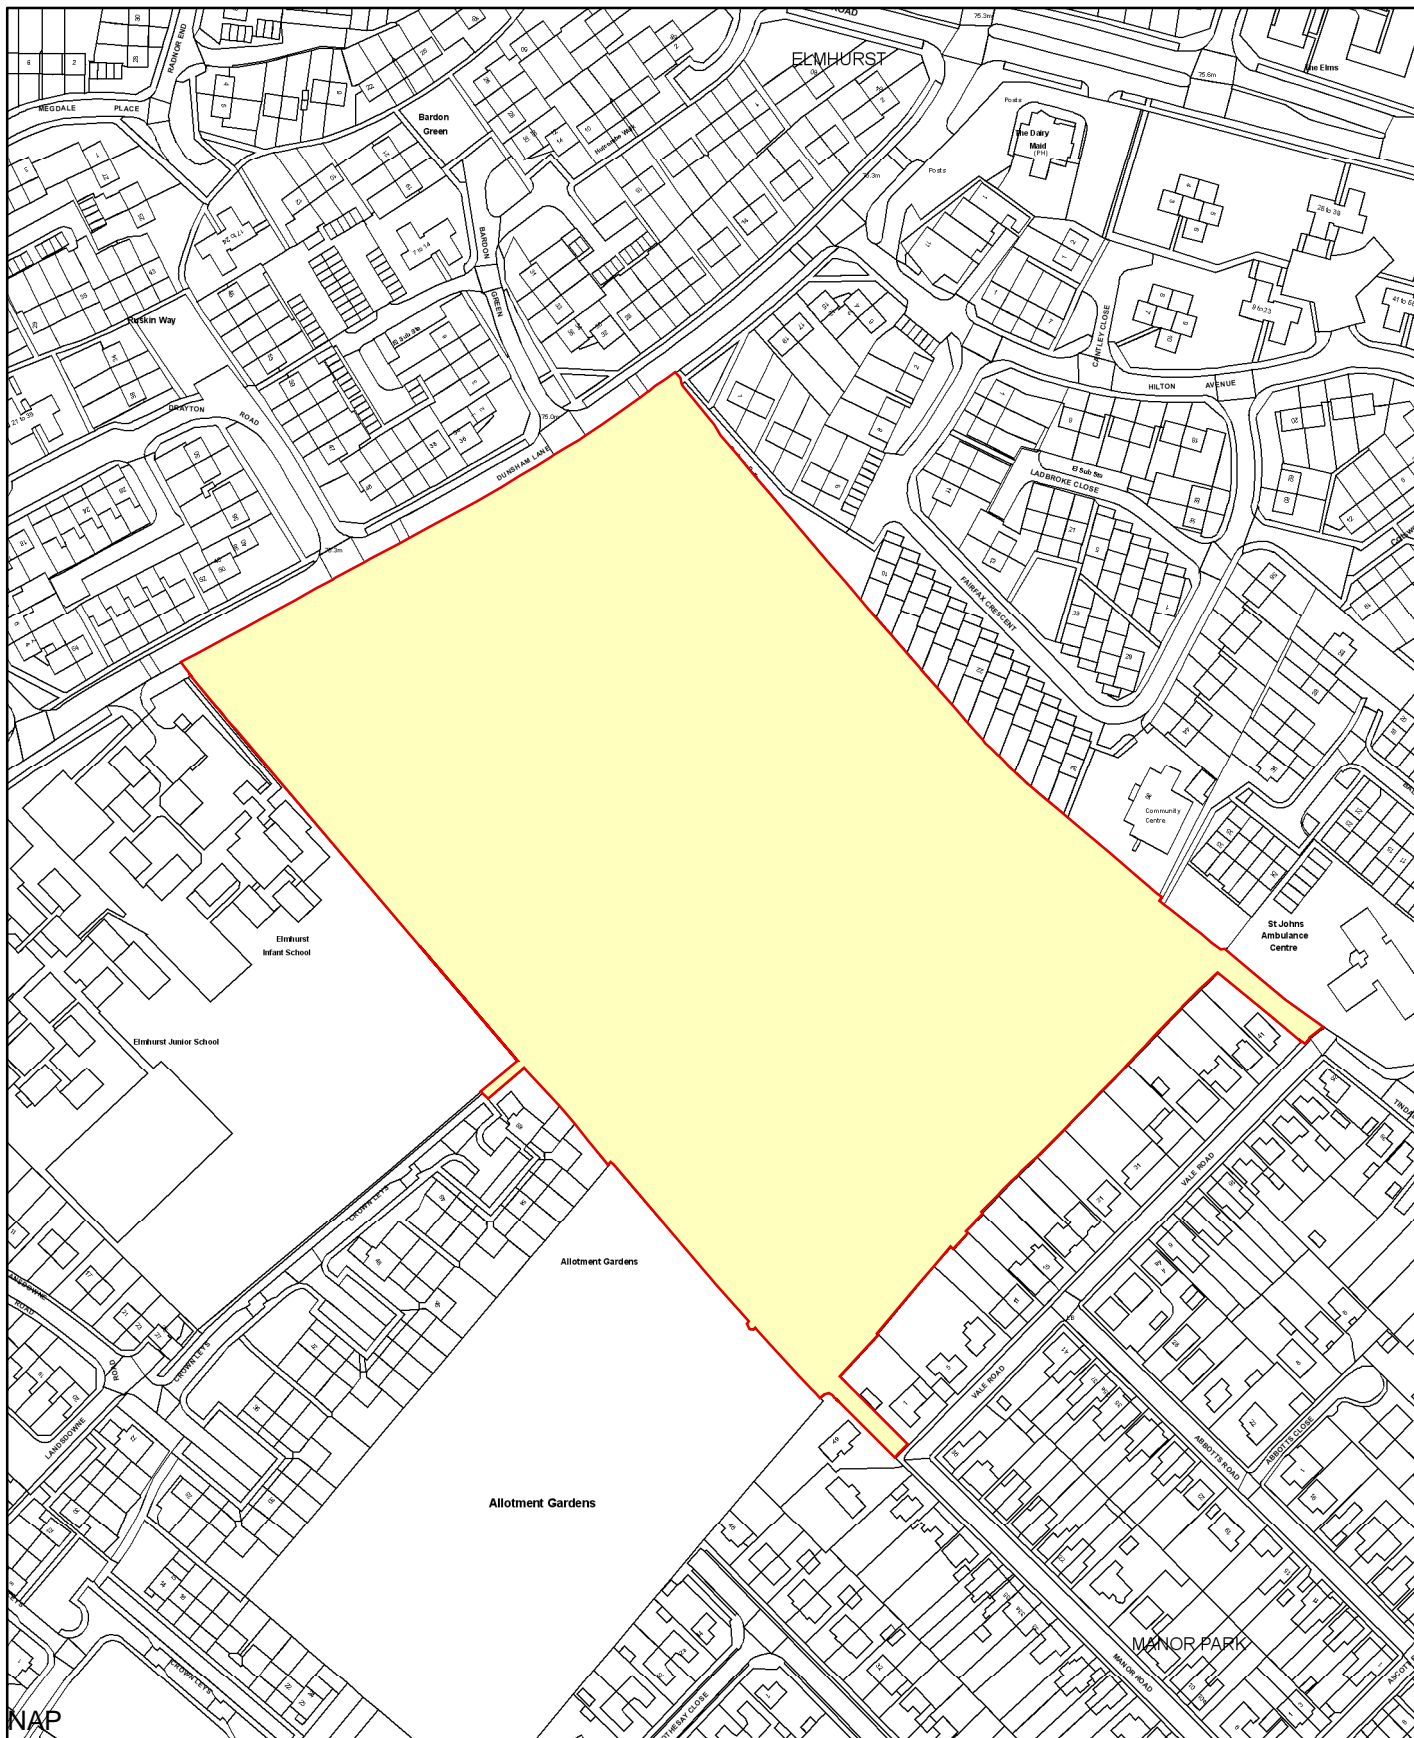

Appendix - 1 - Proposed DPP0 - 1

**Alfred Rose Park
Aylesbury**

Legend

 Alcohol Free Zones

AYLESBURY VALE
DISTRICT COUNCIL

1:2,500

Appendix - 1 - Proposed DPP0 - 3

Bedgrove Park and Spinney Aylesbury

Legend

 Alcohol Free Zones

AYLESBURY VALE
DISTRICT COUNCIL

1:4,000

Appendix - 1 - Proposed DPP0 - 11

Edinburgh and Walton Court Playing Fields Aylesbury

Legend

 Alcohol Free Zones