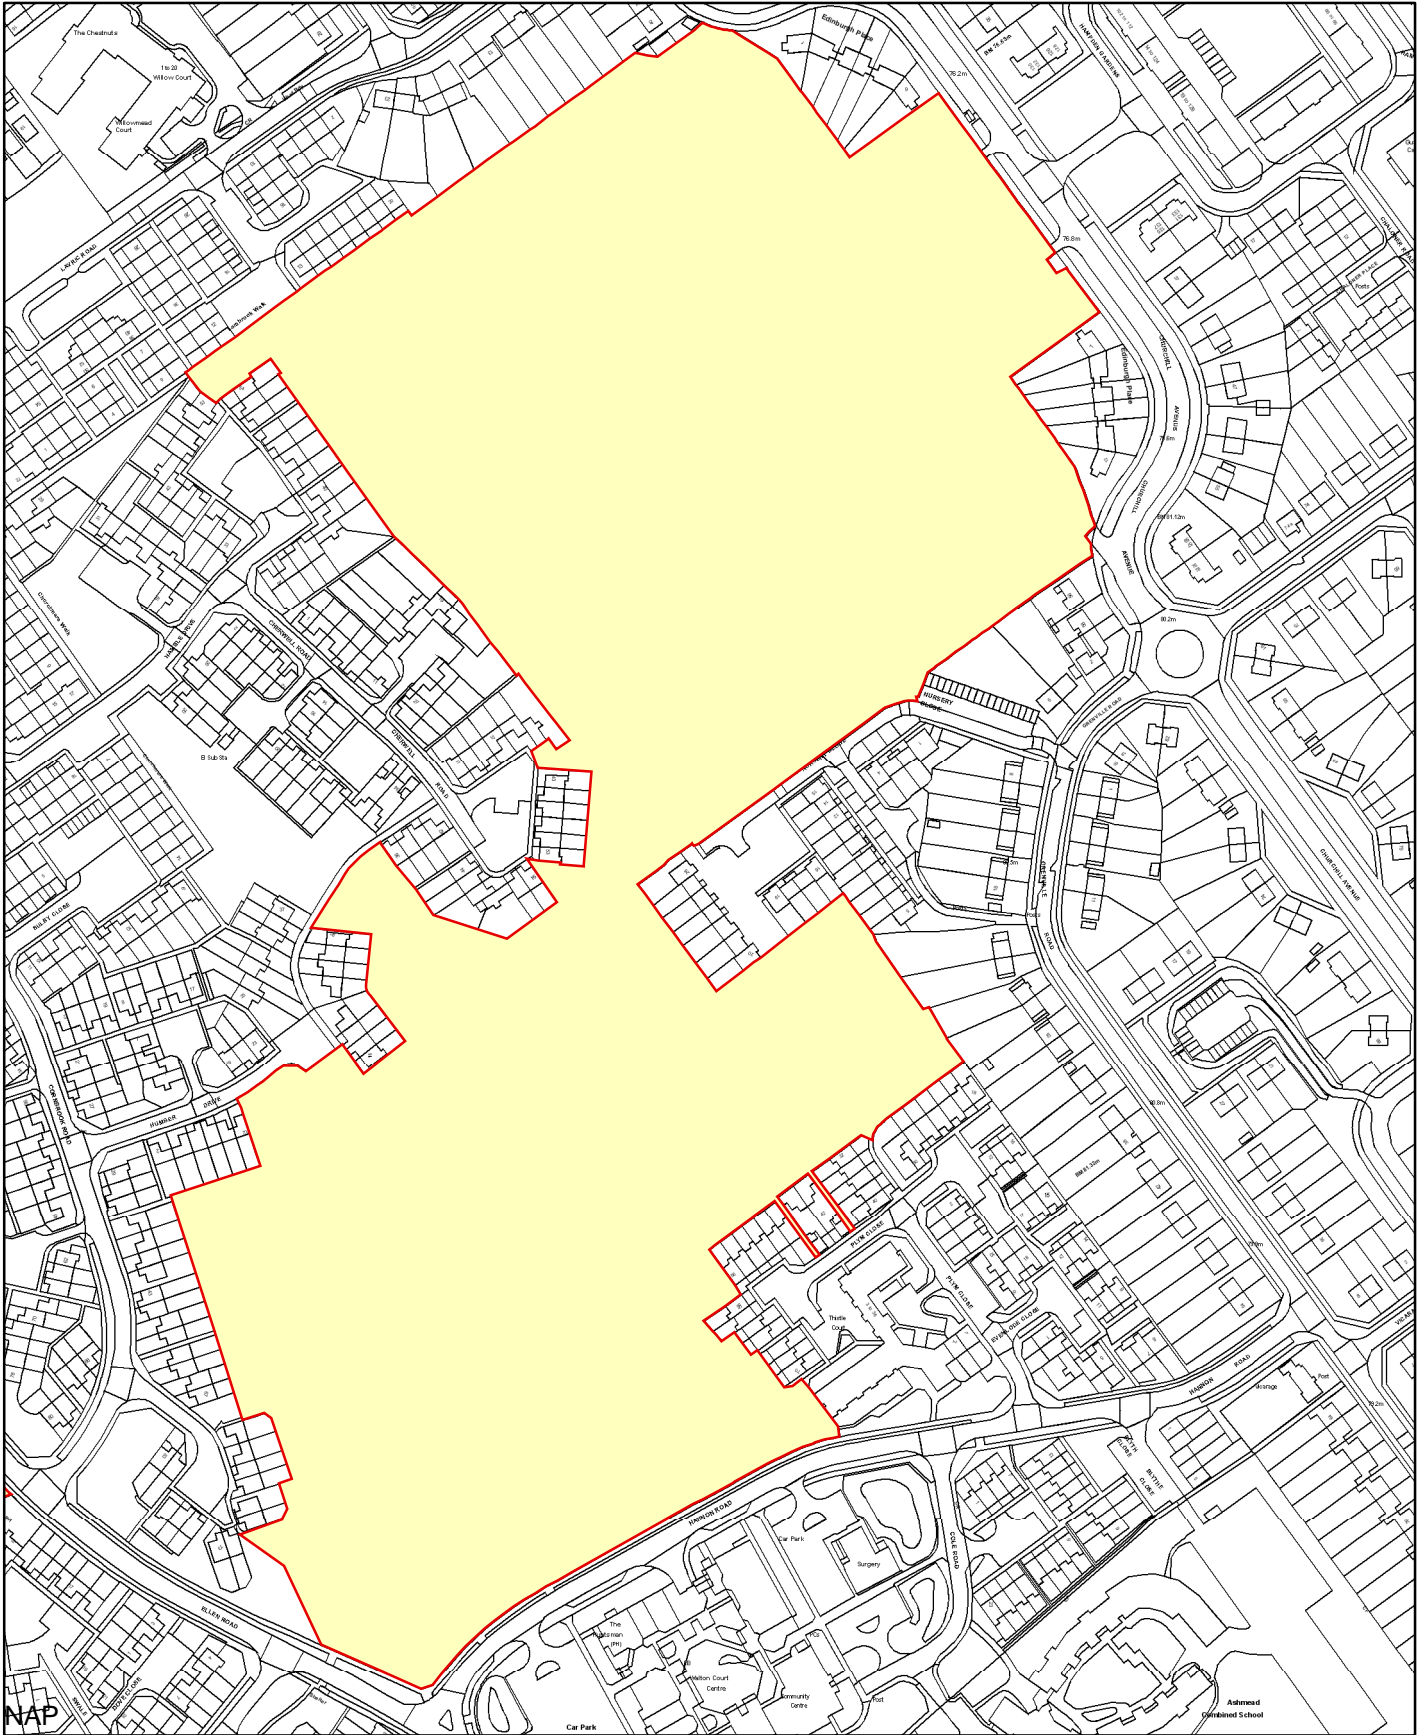

Appendix - 1 - Proposed DPP0 - 1

**Alfred Rose Park
Aylesbury**

Legend

 Alcohol Free Zones

AYLESBURY VALE
DISTRICT COUNCIL

1:2,500

Appendix - 1 - Proposed DPP0 - 3

Bedgrove Park and Spinney Aylesbury

Legend

 Alcohol Free Zones

AYLESBURY VALE
DISTRICT COUNCIL

1:4,000

Appendix - 1 - Proposed DPP0 - 11

Edinburgh and Walton Court Playing Fields Aylesbury

Legend

 Alcohol Free Zones